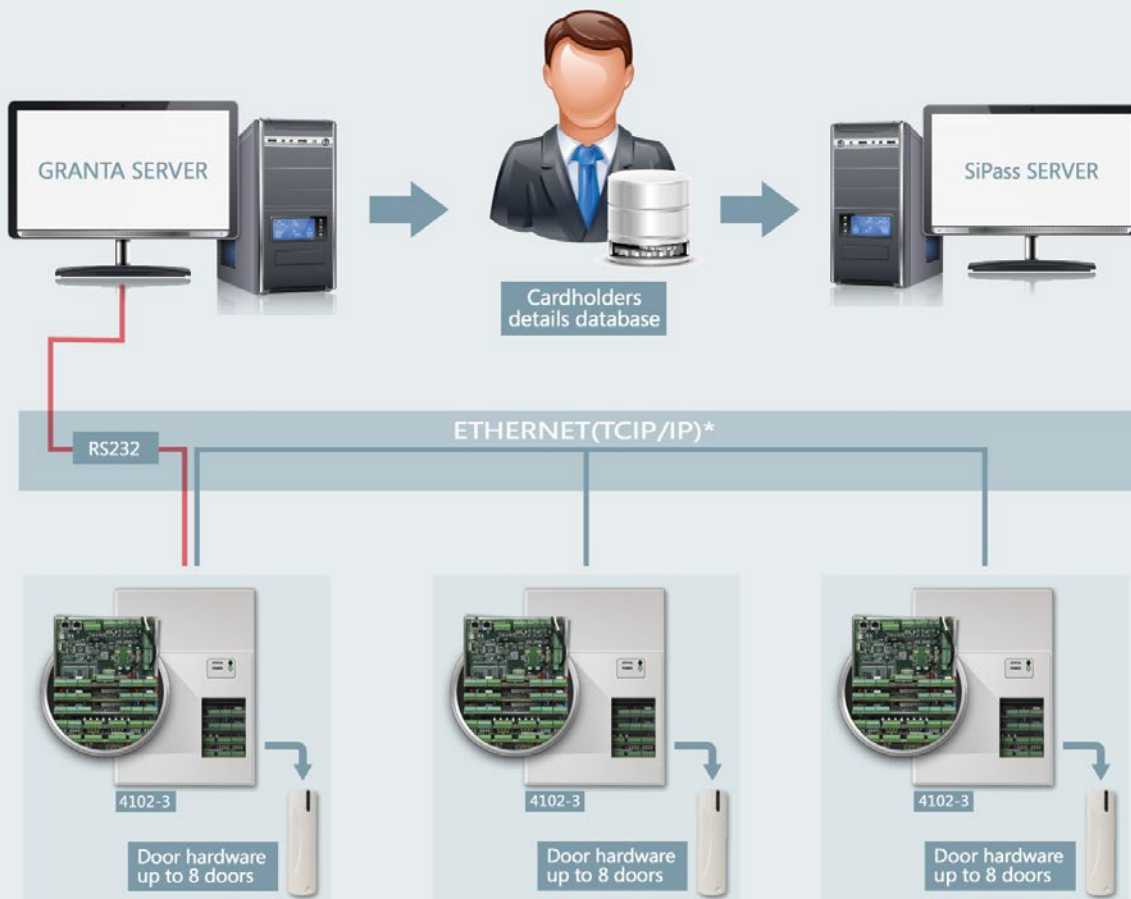

VANDERBILT

Granta users will be starting to think about migration...

Introduce them to SiPass® integrated - the modern art of access control.

vanderbiltindustries.com

Granta users now benefit from a ready upgrade path to SiPass integrated*, the most versatile, scalable access control system available today, successfully deployed worldwide in banks, data centers, government buildings, hospitals, small commercial/ retail/ supermarkets, offices, schools and apartments.

Over one million doors worldwide are currently controlled by Granta access control systems, offering comprehensive protection for Vanderbilt customers with one of the most successful, robust solutions on the security market.

(* A product made by Siemens AG)

SiPass integrated offers a ready migration path from Granta, a natural choice for installers and end users alike, with a modern user interface, offering cost-effective integration with Vanderbilt Intrusion and CCTV solutions, as well as third party system integration into other CCTV solutions, Offline handlesets and business systems, such as HR, T&A and email.

Typical minimal disruption migration path

Discover the benefits of migrating your customers from Granta to SiPass integrated, visit our website, or contact your local Vanderbilt representative.

SiPass integrated migration benefits for installers, integrators and distributors: