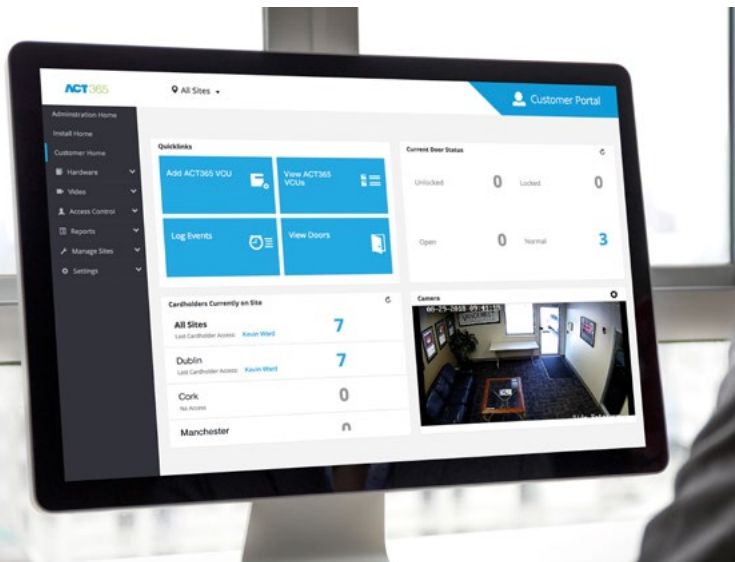

Kit partcode	Kit name	Kit contains
V54502-S178-A100	ACT365-ACU2A-K-5-1	5 X V54502-C131-A100 (ACT365-ACU2A Door Controller, 2A PSU) 1 X V54502-C141-A100 (ACT365-VCU2A Video Controller, 2A PSU)
V54502-S179-A100	ACT365-ACU2A-K-8-2	8 X V54502-C131-A100 (ACT365-ACU2A Door Controller, 2A PSU) 2 X V54502-C141-A100 (ACT365-VCU2A Video Controller, 2A PSU)

To take advantage of this promotional opportunity, simply place your order using the **special kit partcodes** in the table above either via our brand new Webshop, or your usual method.

Offer applies to **1 x FREE VCU for every 5 ACUs** purchased together, or **2 x FREE VCUs for every 8 ACUs purchased**.

Products are subject to allocated quantities and limited stock availability. Free products are excluded from any return/rotation policies and agreements.

Please note, this offer is only valid until **31/12/2019** for all orders invoiced within this period.

Please contact your local sales manager for further information.

Terms and conditions:

1. Normal product warranties apply
2. ACT365-VCU shall not be refunded
3. Kit ships as individual parts
4. ACT365 portal service charges apply