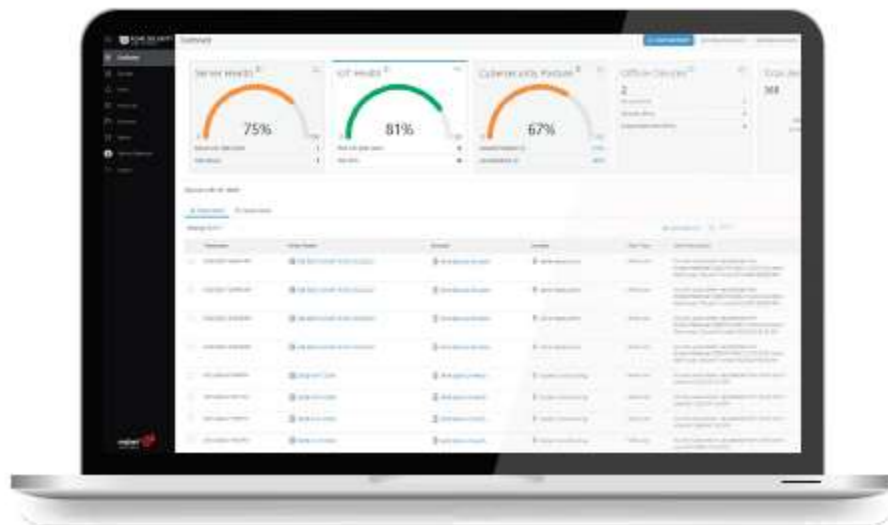

PRODUCT LINE: COMNET

PRODUCT: Razberi Monitor SW

MODEL: See Below

CATEGORY: PHASE IN

CONTACT: Local Technical Support

DATE: 28-06-2021

On 5 November 2020, ACRE, a global leader providing state-of-the-art security systems, announced the acquisition of Razberi Technologies (“Razberi”) based in Farmers Branch, Texas. Razberi will be integrated in ComNet.

Therefore, as a first step Vanderbilt International is pleased to announce the sales and delivery release of the new Razberi Monitor SW.

Razberi Monitor™ is a software platform that provides a top-down view of the physical security network and ecosystem without IT resources. Purpose-built for security professionals, Monitor™ provides secure, remote visibility into the availability, performance, and cyber posture of servers, storage, cameras, and other networked security devices.

Razberi Monitor™ is an essential tool that simplifies the monitoring and support of a multi-site enterprise security system. The software predicts and prevents problems for security professionals while providing a centralized location for IT departments to view the video data.