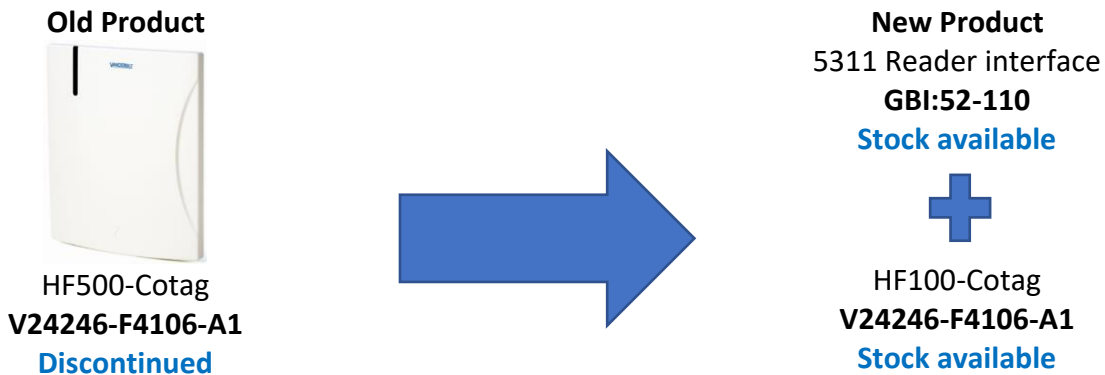

PRODUCT LINE: ACCESS

PRODUCT NAME: HF500-Cotag reader

MODEL(S): V24246-F4106-A1 **CATEGORY:** END OF LIFE

CONTACT: Local Customer Support **DATE:** 30-11-2017

The HF500-Cotag reader is being discontinued. The HF100-Cotag reader and the 5311 reader interface will be offered as a direct replacement options. Details of the two solutions are outlined below:

Overview of differences between the two solutions:

	HF500-Cotag	HF100-Cotag
Reading range	<ul style="list-style-type: none"> 109cm active Cotag cards 34cm passive Cotag cards 	<ul style="list-style-type: none"> 112cm active Cotag cards 35cm passive Cotag cards
Installation scenario	<ul style="list-style-type: none"> Mounted indoors, however can read cards presented from outside if environment permits. 	<ul style="list-style-type: none"> Mounted outdoors, but requires 5311 reader interface, which is mounted indoors. The 5311 will have to be installed separately as it does not fit in controller housing.
Outdoor standard	No	Yes
System overview	<ul style="list-style-type: none"> Granta: <ul style="list-style-type: none"> 4101-3 -> 4422 -> HF500 Entro: <ul style="list-style-type: none"> DC22 -> HF500 SiPass: <ul style="list-style-type: none"> 4101-3 (migrated) -> 4422 -> HF500 SSRI/DRI -> HF500 	<ul style="list-style-type: none"> Granta: <ul style="list-style-type: none"> 4101-3 -> 4322 -> HF100 4101-3 -> 4422 -> 5311-> HF100 Entro: <ul style="list-style-type: none"> DC22 -> 5311 -> HF100 SiPass: <ul style="list-style-type: none"> 4101-3 (migrated) -> 4322 -> HF100 4101-3 (migrated) -> 4422 -> 5311 -> HF100 SRI/DRI -> 5311 -> HF100