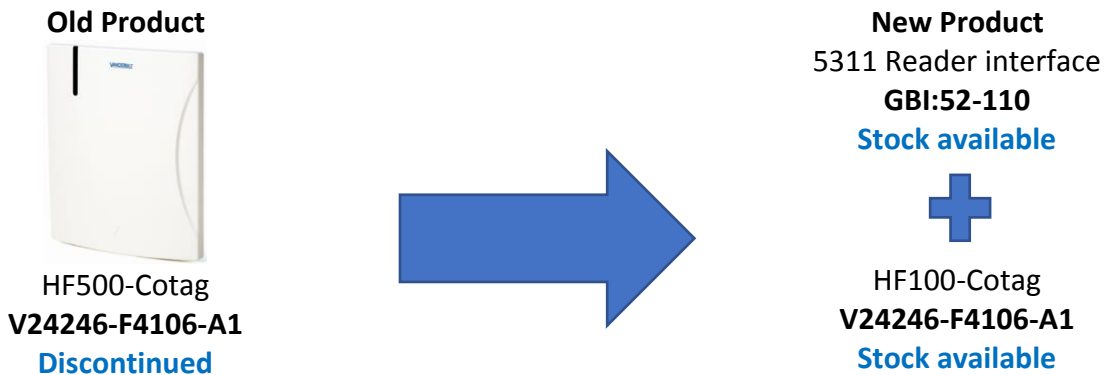

PRODUCT LINE: ACCESS

PRODUCT NAME: HF500-Cotag reader

MODEL(S): V24246-F4106-A1 **CATEGORY:** END OF LIFE

CONTACT: Local Customer Support **DATE:** 30-11-2017

The HF500-Cotag reader is being discontinued. The HF100-Cotag reader and the 5311 reader interface will be offered as a direct replacement options. Details of the two solutions are outlined below:

Overview of differences between the two solutions:

	HF500-Cotag	HF100-Cotag
Reading range	<ul style="list-style-type: none"> 109cm active Cotag cards 34cm passive Cotag cards 	<ul style="list-style-type: none"> 112cm active Cotag cards 35cm passive Cotag cards
Installation scenario	<ul style="list-style-type: none"> Mounted indoors, however can read cards presented from outside if environment permits. 	<ul style="list-style-type: none"> Mounted outdoors, but requires 5311 reader interface, which is mounted indoors. The 5311 will have to be installed separately as it does not fit in controller housing.
Outdoor standard	No	Yes
System overview	<ul style="list-style-type: none"> Granta: <ul style="list-style-type: none"> 4101-3 -> 4422 -> HF500 Entro: <ul style="list-style-type: none"> DC22 -> HF500 SiPass: <ul style="list-style-type: none"> 4101-3 (migrated) -> 4422 -> HF500 SSRI/DRI -> HF500 	<ul style="list-style-type: none"> Granta: <ul style="list-style-type: none"> 4101-3 -> 4322 -> HF100 4101-3 -> 4422 -> 5311-> HF100 Entro: <ul style="list-style-type: none"> DC22 -> 5311 -> HF100 SiPass: <ul style="list-style-type: none"> 4101-3 (migrated) -> 4322 -> HF100 4101-3 (migrated) -> 4422 -> 5311 -> HF100 SRI/DRI -> 5311 -> HF100